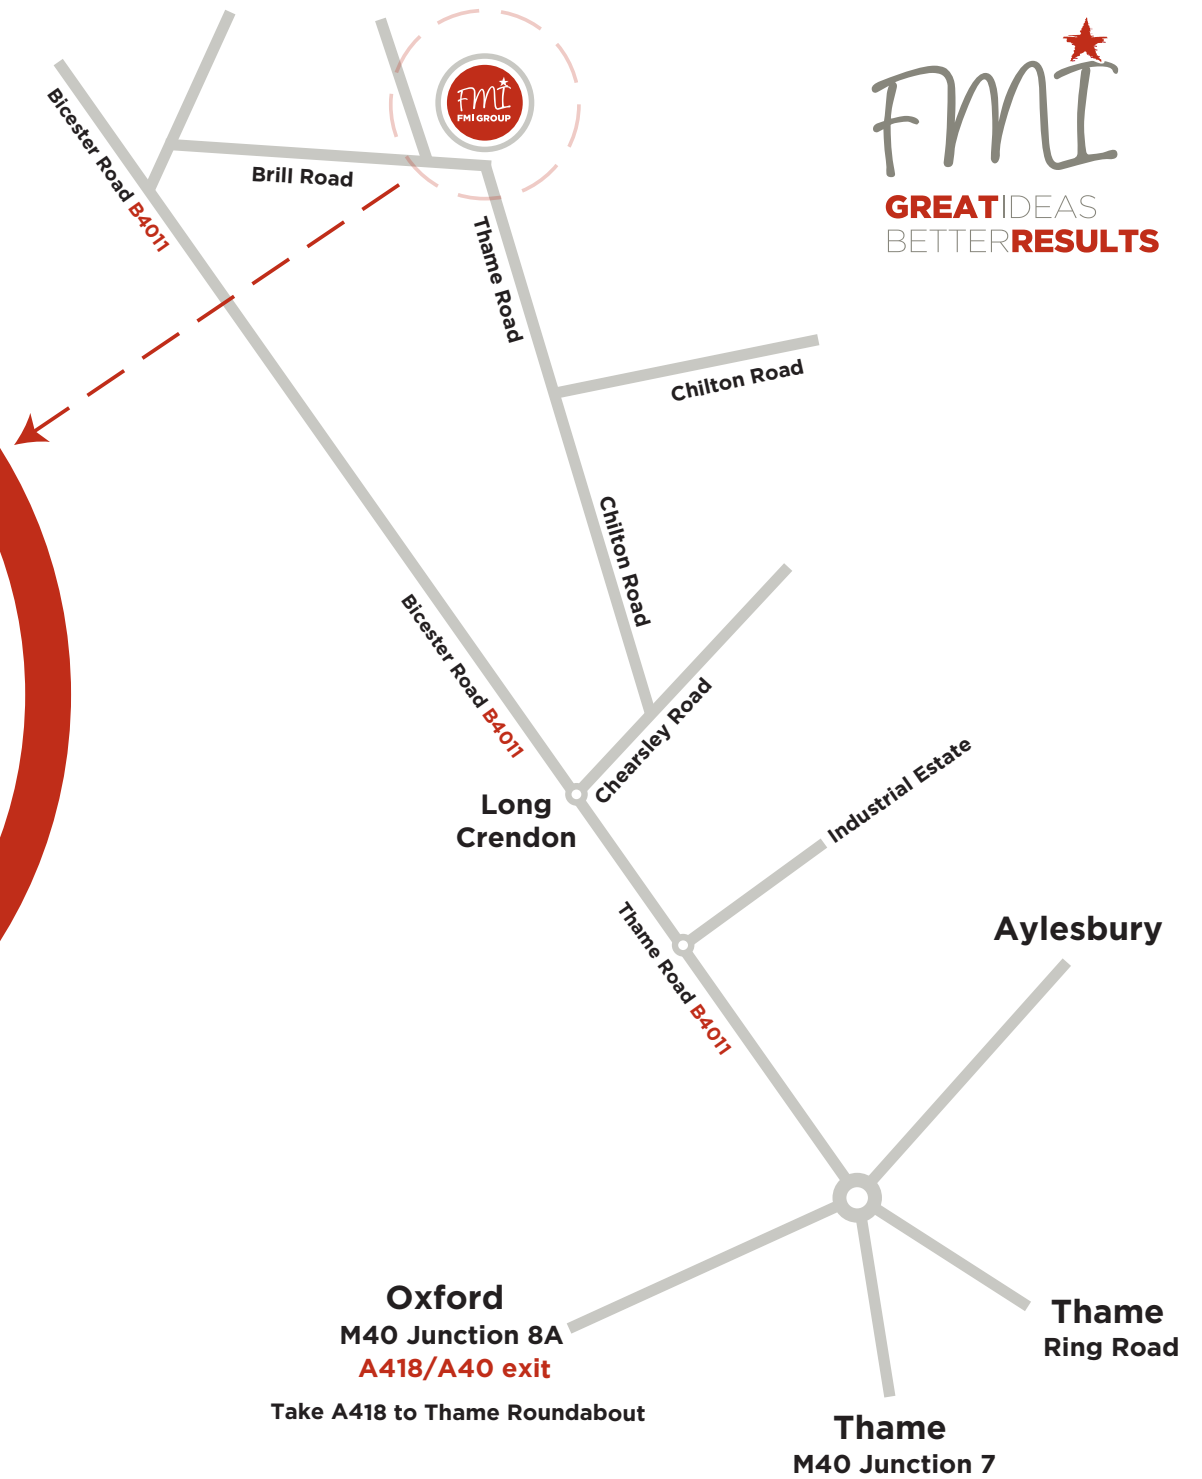

MAP/DIRECTIONS

Southwater House, Chilton Business Centre,
Chilton, Buckinghamshire HP18 9LS
0870 890 3305

Enter Chilton village. On the corner of Thame road and Brill road turn into the Chilton Business Centre entrance with white barred gates. Continue along the private road, over the speed ramps and down the hill into the centre. Please park in the car park at the rear.

Oxford
M40 Junction 8A
A418/A40 exit
Take A418 to Thame Roundabout

Thame
M40 Junction 7

Aylesbury

Thame
Ring Road